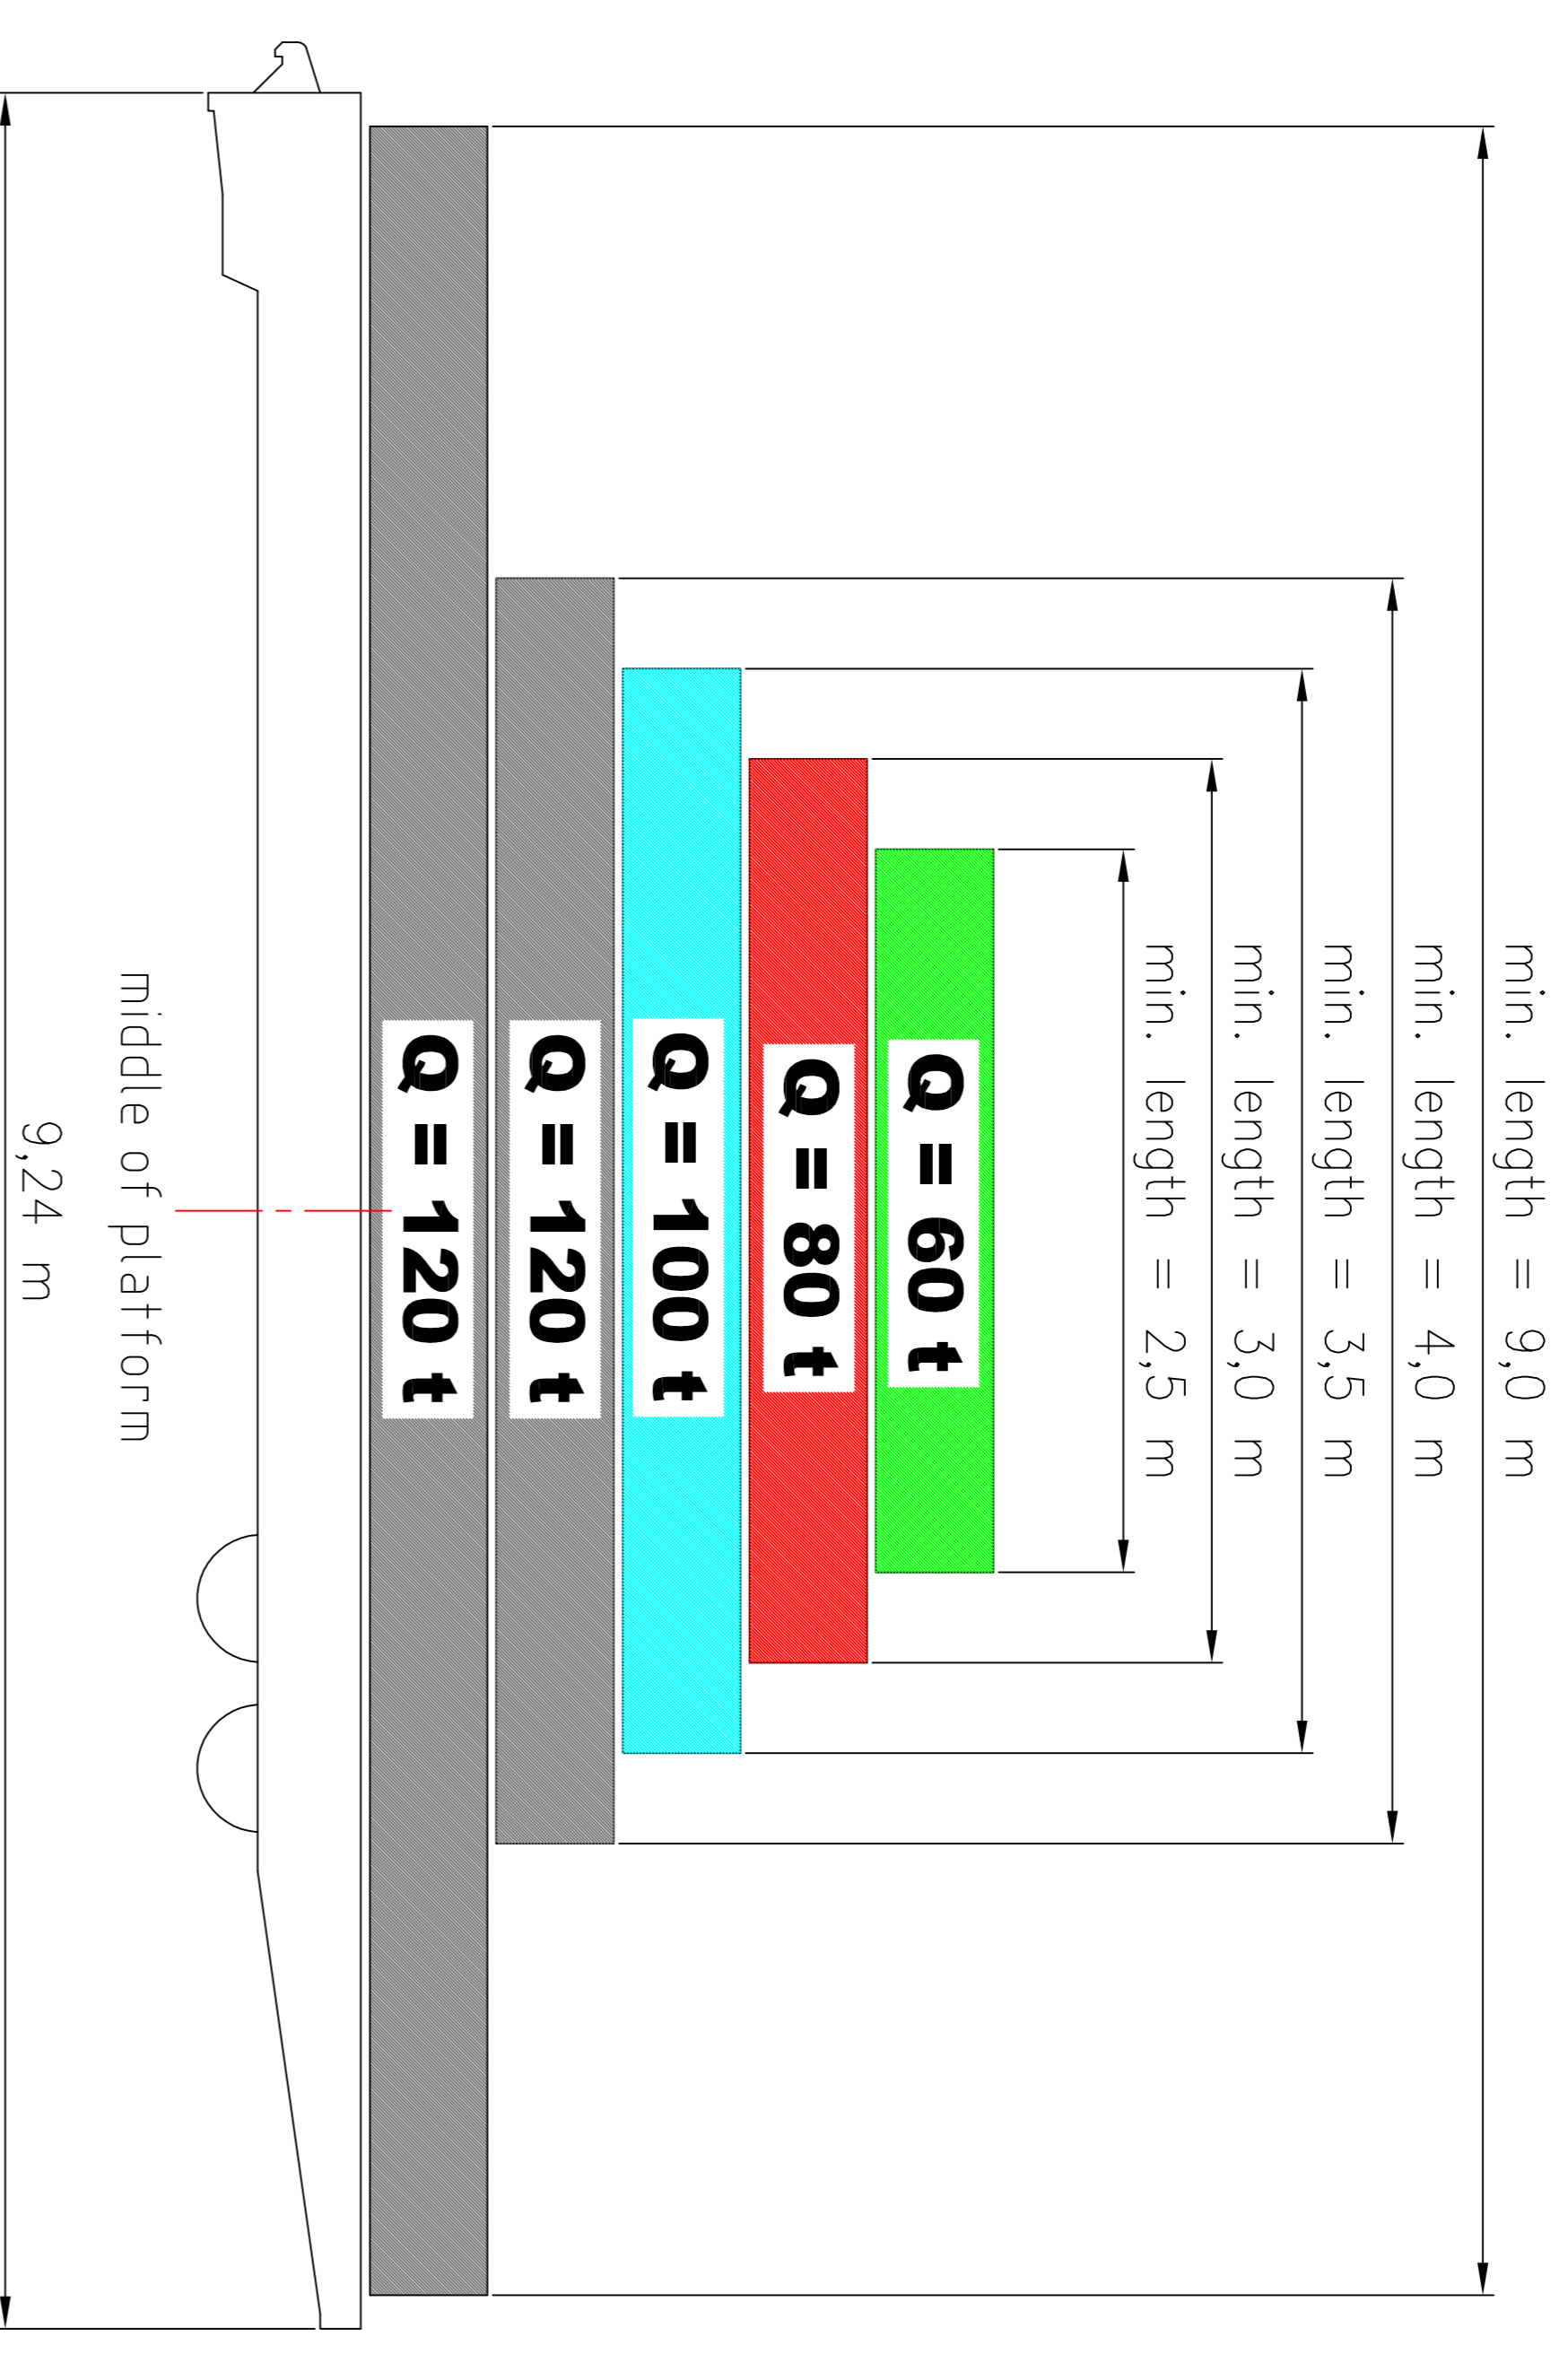

GRIMALDI - Rolltrailer 30' 120 tons - 2,5 m wide

owners reg. nos. FRGC 320001-1 to FRGC 320050-0

Point loads must be put on the platform within the marked areas

Distributed loads

Load gravity center must be inside the marked area