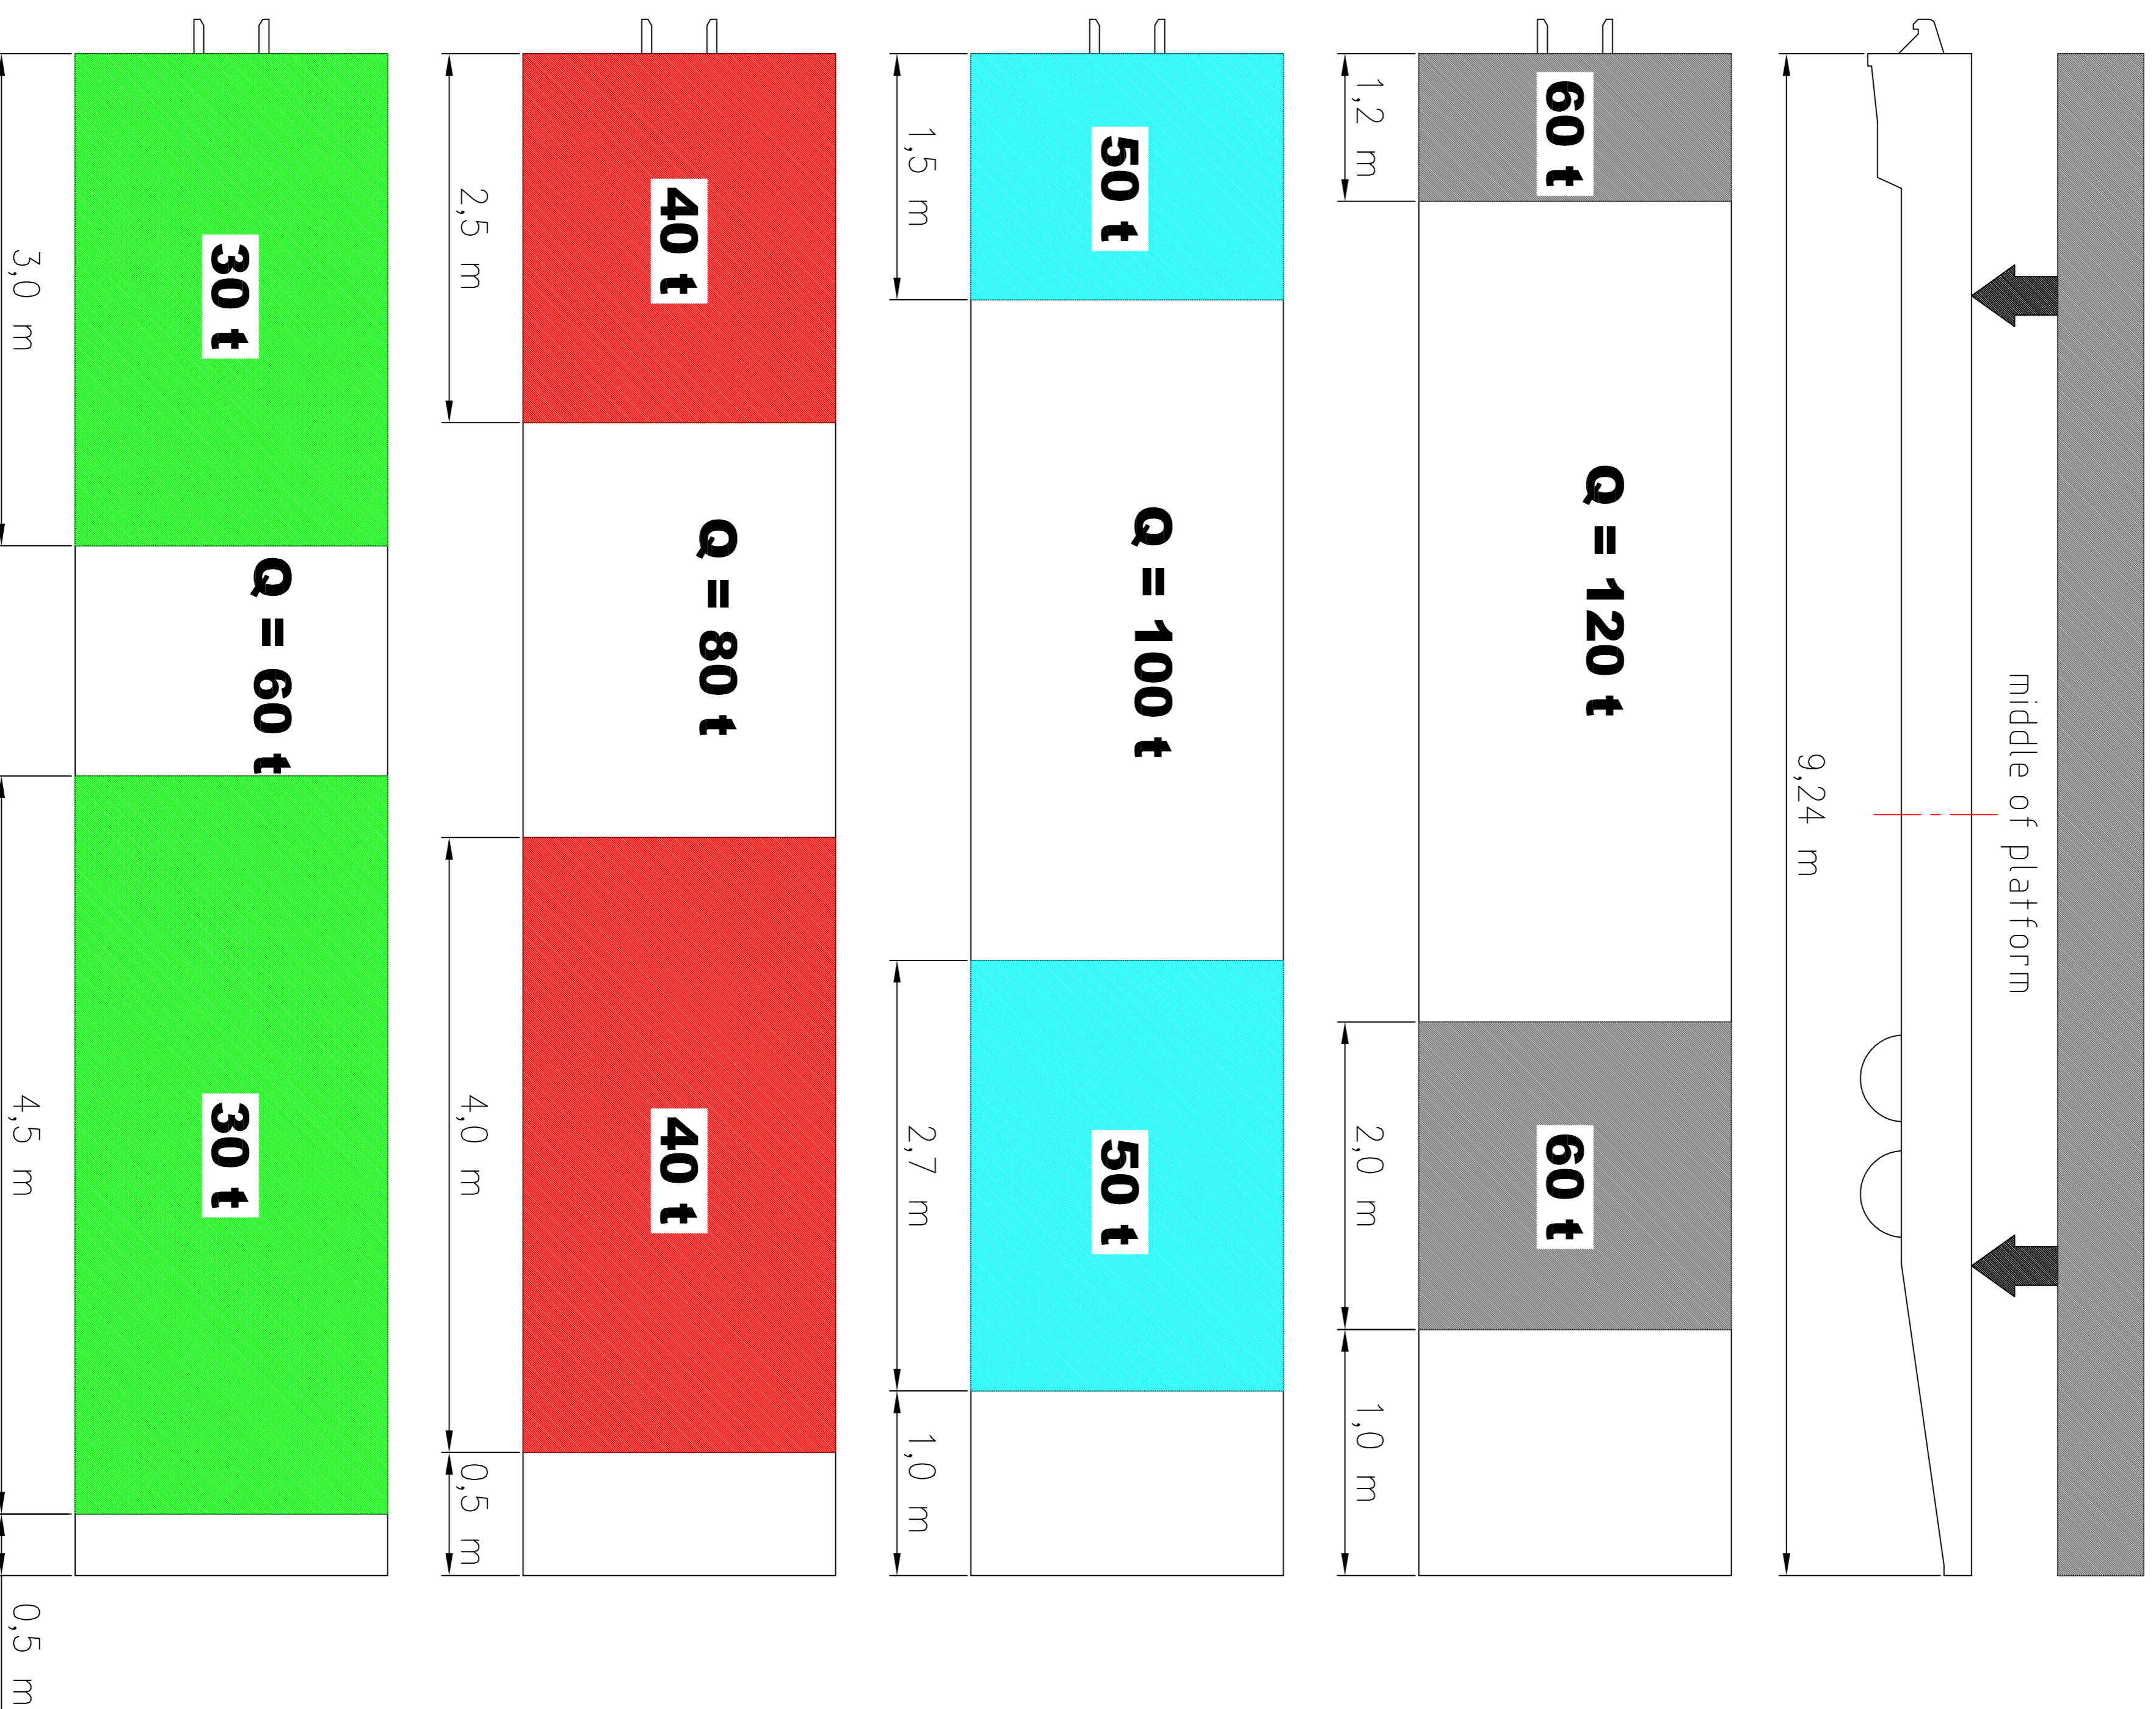

GRIMALDI - Rolltrailer 30' 120 tons - 2,5 m wide

owners reg. nos. FRGC 320001-1 to FRGC 320050-0

Point loads must be put on the platform within the marked areas

Distributed loads

Load gravity center must be inside the marked area