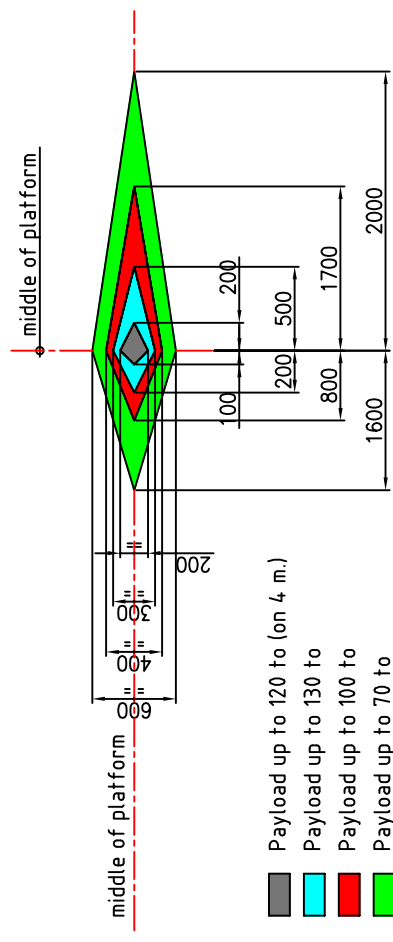

GRIMALDI - Rolltrailer 30' 160 tons - 3,2 m wide

Point loads must be put on the platform within the marked areas

owners reg. nos. FRGC 360001-8 to FRGC 360006-5

Distributed loads

Load gravity center must be inside the marked area

- Payload up to 120 to (on 4 m.)
- Payload up to 130 to
- Payload up to 100 to
- Payload up to 70 to