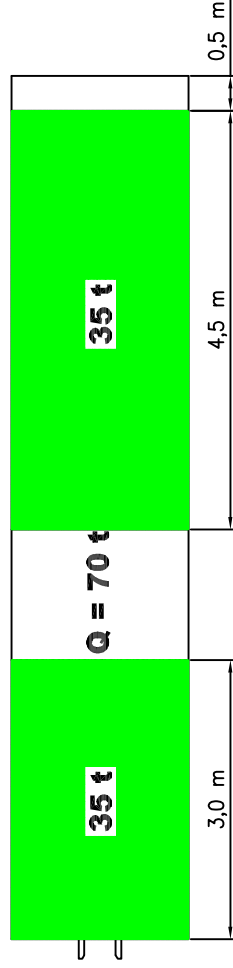

GRIMALDI - Rolltrailer 30' 160 tons - 3,2 m wide

Point loads must be put on the platform within the marked areas

owners reg. nos. FRGC 360001-8 to FRGC 360006-5

Distributed loads

Load gravity center must be inside the marked area

- Payload up to 120 to (on 4 m.)
- Payload up to 130 to
- Payload up to 100 to
- Payload up to 70 to