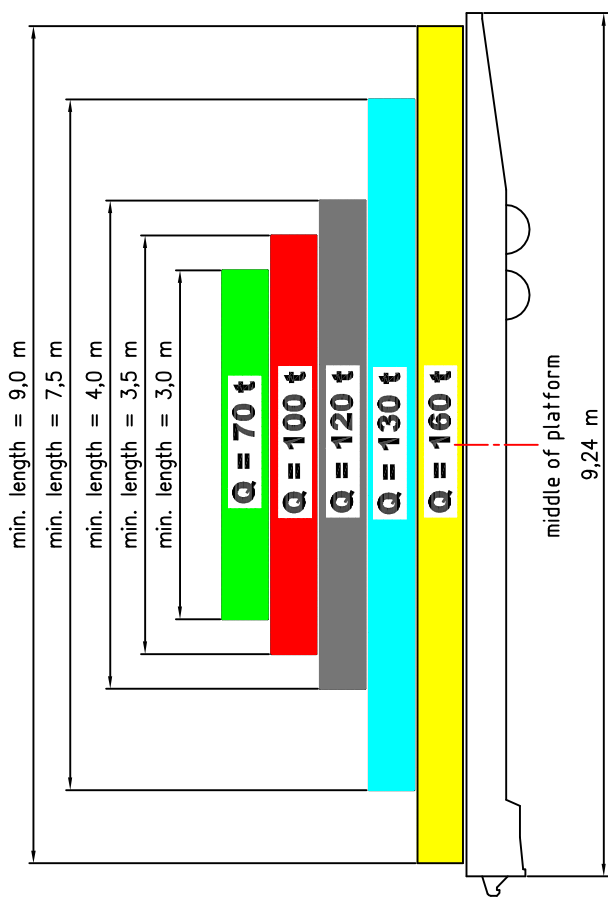

GRIMALDI - Rolltrailer 30' 160 tons - 3,2 m wide

Point loads must be put on the platform within the marked areas

owners reg. nos. FRGC 360001-8 to FRGC 360006-5

Distributed loads

Load gravity center must be inside the marked area

- Payload up to 120 to (on 4 m.)
- Payload up to 130 to
- Payload up to 100 to
- Payload up to 70 to