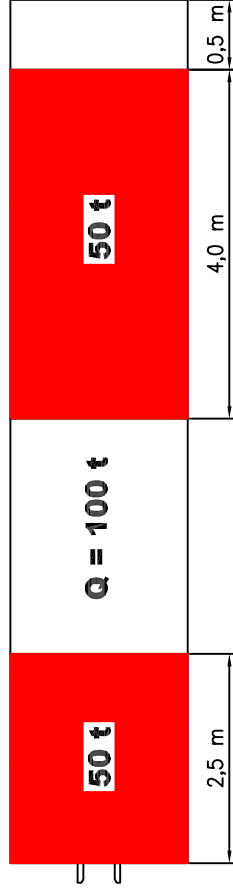

GRIMALDI - Rolltrailer 30' 160 tons - 3,2 m wide

Point loads must be put on the platform within the marked areas

owners reg. nos. FRGC 360001-8 to FRGC 360006-5

Distributed loads

Load gravity center must be inside the marked area

- Payload up to 120 to (on 4 m.)
- Payload up to 130 to
- Payload up to 100 to
- Payload up to 70 to