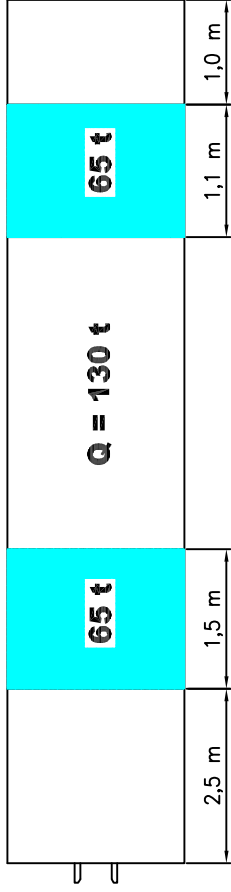

GRIMALDI - Rolltrailer 30' 160 tons - 3,2 m wide

Point loads must be put on the platform within the marked areas

owners reg. nos. FRGC 360001-8 to FRGC 360006-5

Distributed loads

Load gravity center must be inside the marked area

- Payload up to 120 to (on 4 m.)
- Payload up to 130 to
- Payload up to 100 to
- Payload up to 70 to