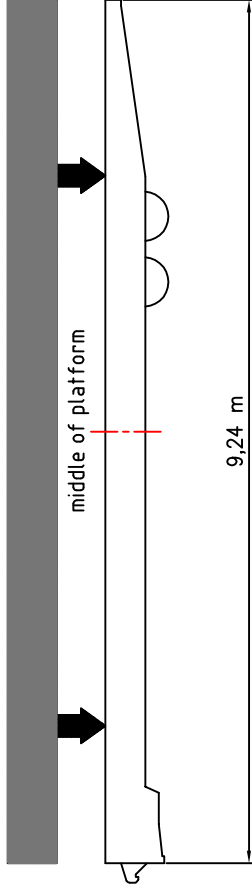

GRIMALDI - Rolltrailer 30' 160 tons - 3,2 m wide

Point loads must be put on the platform within the marked areas

owners reg. nos. FRGC 360001-8 to FRGC 360006-5

Distributed loads

Load gravity center must be inside the marked area

- Payload up to 120 to (on 4 m.)
- Payload up to 130 to
- Payload up to 100 to
- Payload up to 70 to