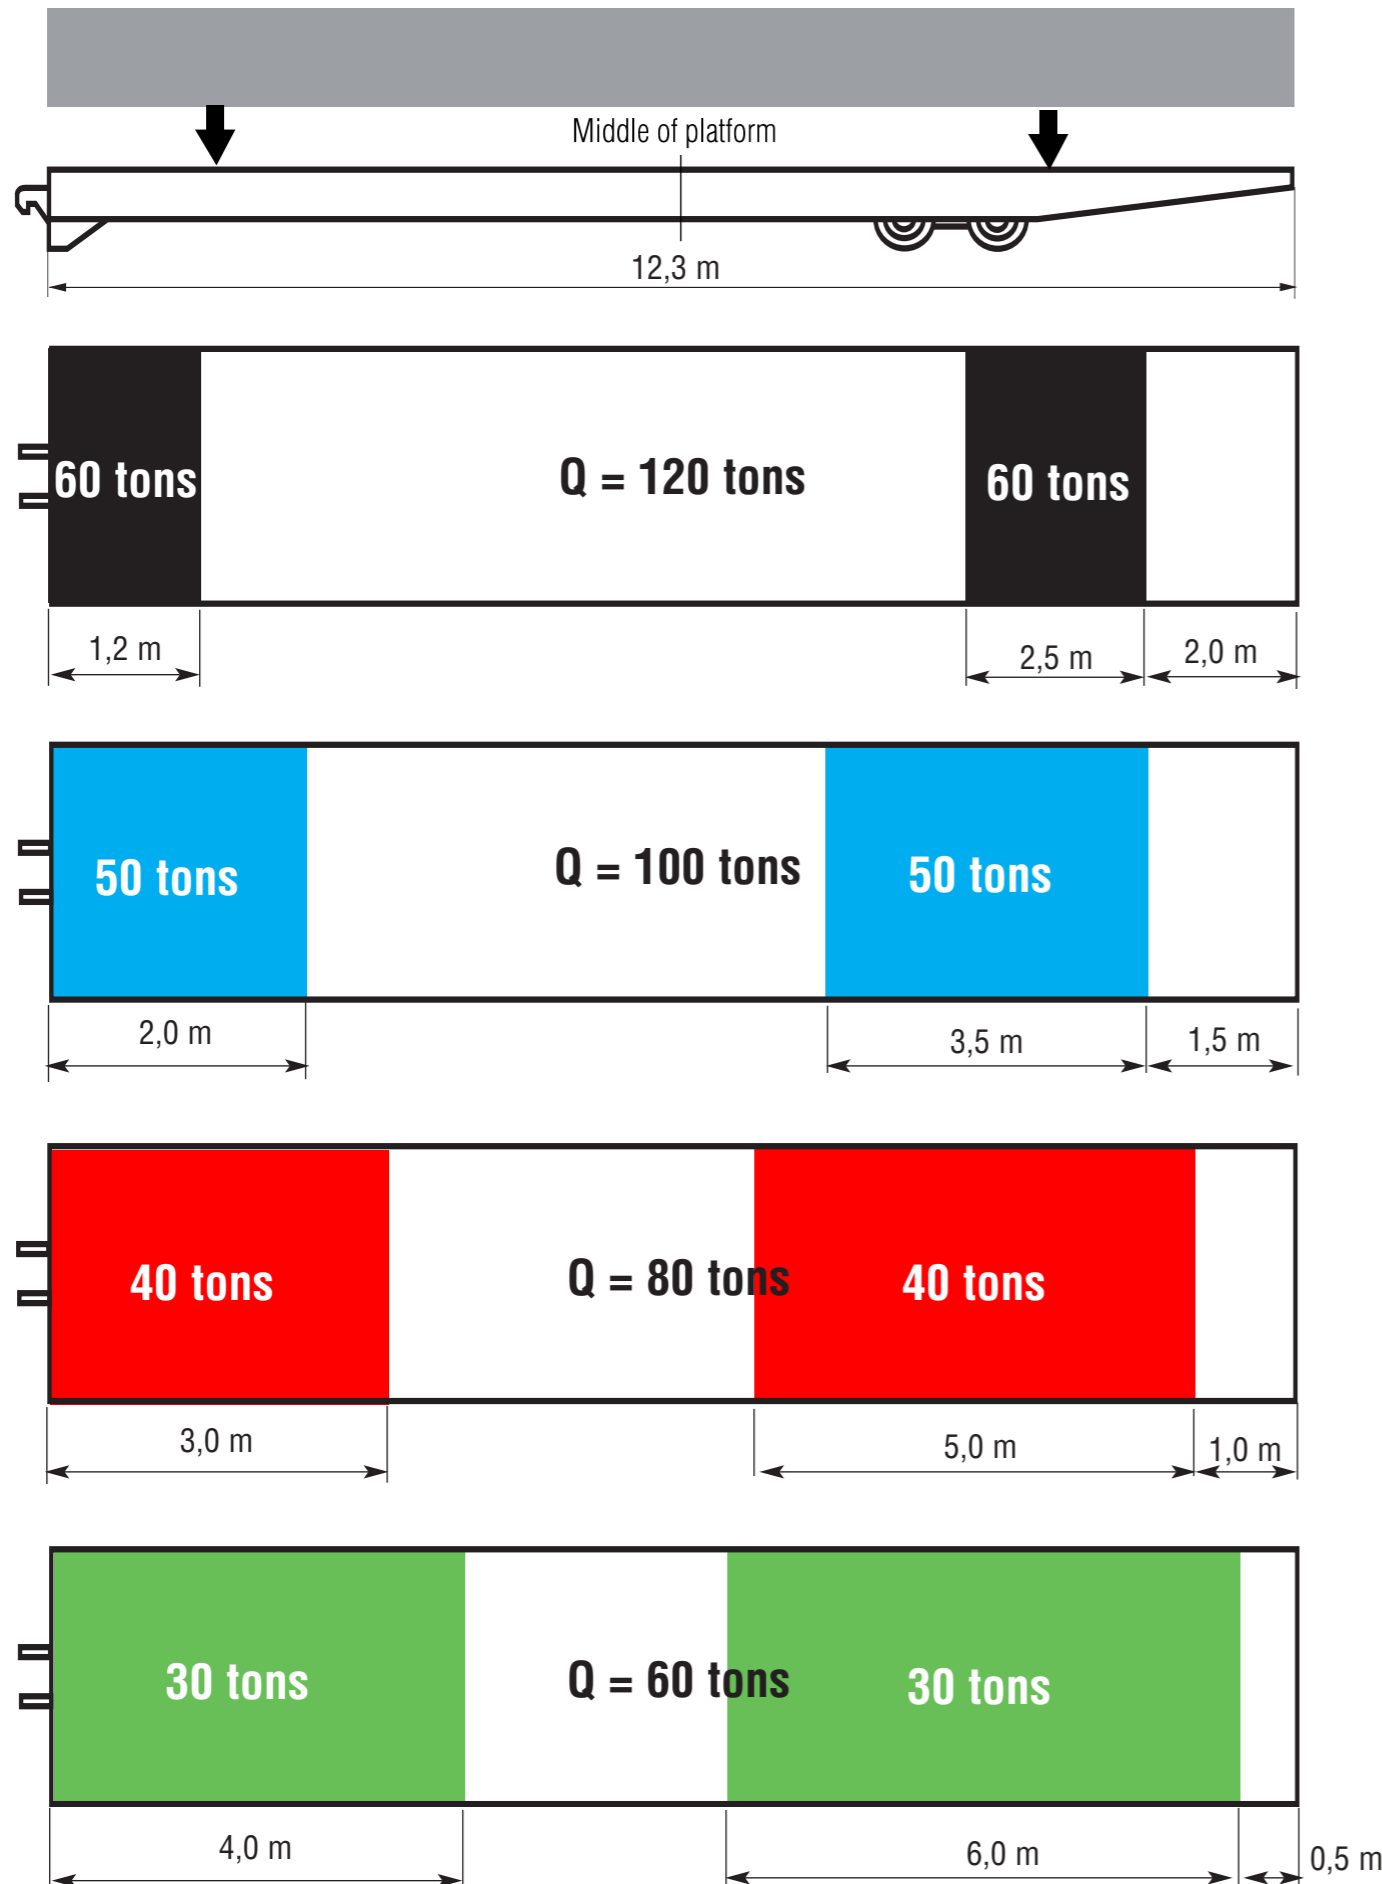

# A 5362 Grimaldi · Rolltrailer 40' 120 tons · 3,0 m wide

owners reg. nos. FRGC 123016-7 to 123065-5

## Point loads

Point loads must be put on the platform within the marked areas

## Distributed loads

## Load center of gravity

The center of gravity of the load must be within the respective marked areas