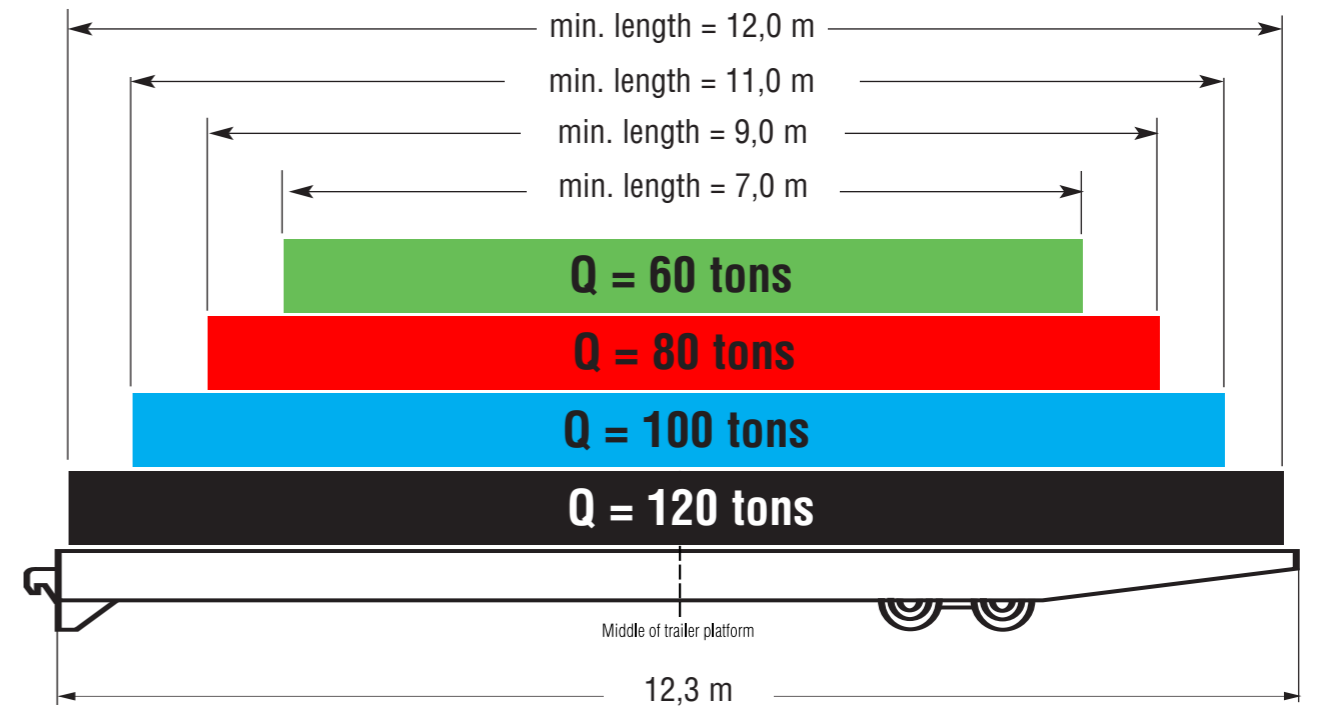

# A 5362 Grimaldi · Rolltrailer 40' 120 tons · 3,0 m wide

owners reg. nos. FRGC 123016-7 to 123065-5

## Point loads

Point loads must be put on the platform within the marked areas

## Distributed loads

## Load center of gravity

The center of gravity of the load must be within the respective marked areas