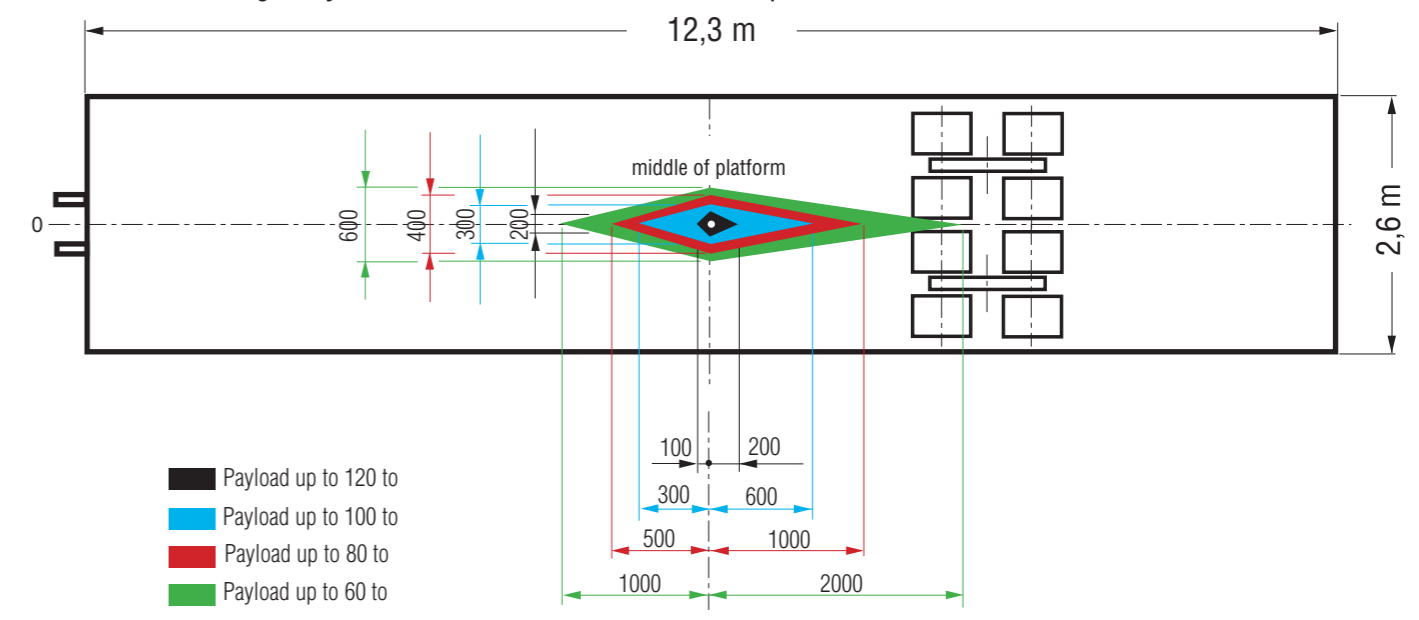

A 5362 Grimaldi · Rolltrailer 40' 120 tons · 2,6 m wide

owners reg. nos. ATLA 120101-7 to 120120-7

Point loads

Point loads must be put on the platform within the marked areas

Distributed loads

Load center of gravity

The center of gravity of the load must be within the respective marked areas

- Payload up to 120 to
- Payload up to 100 to
- Payload up to 80 to
- Payload up to 60 to