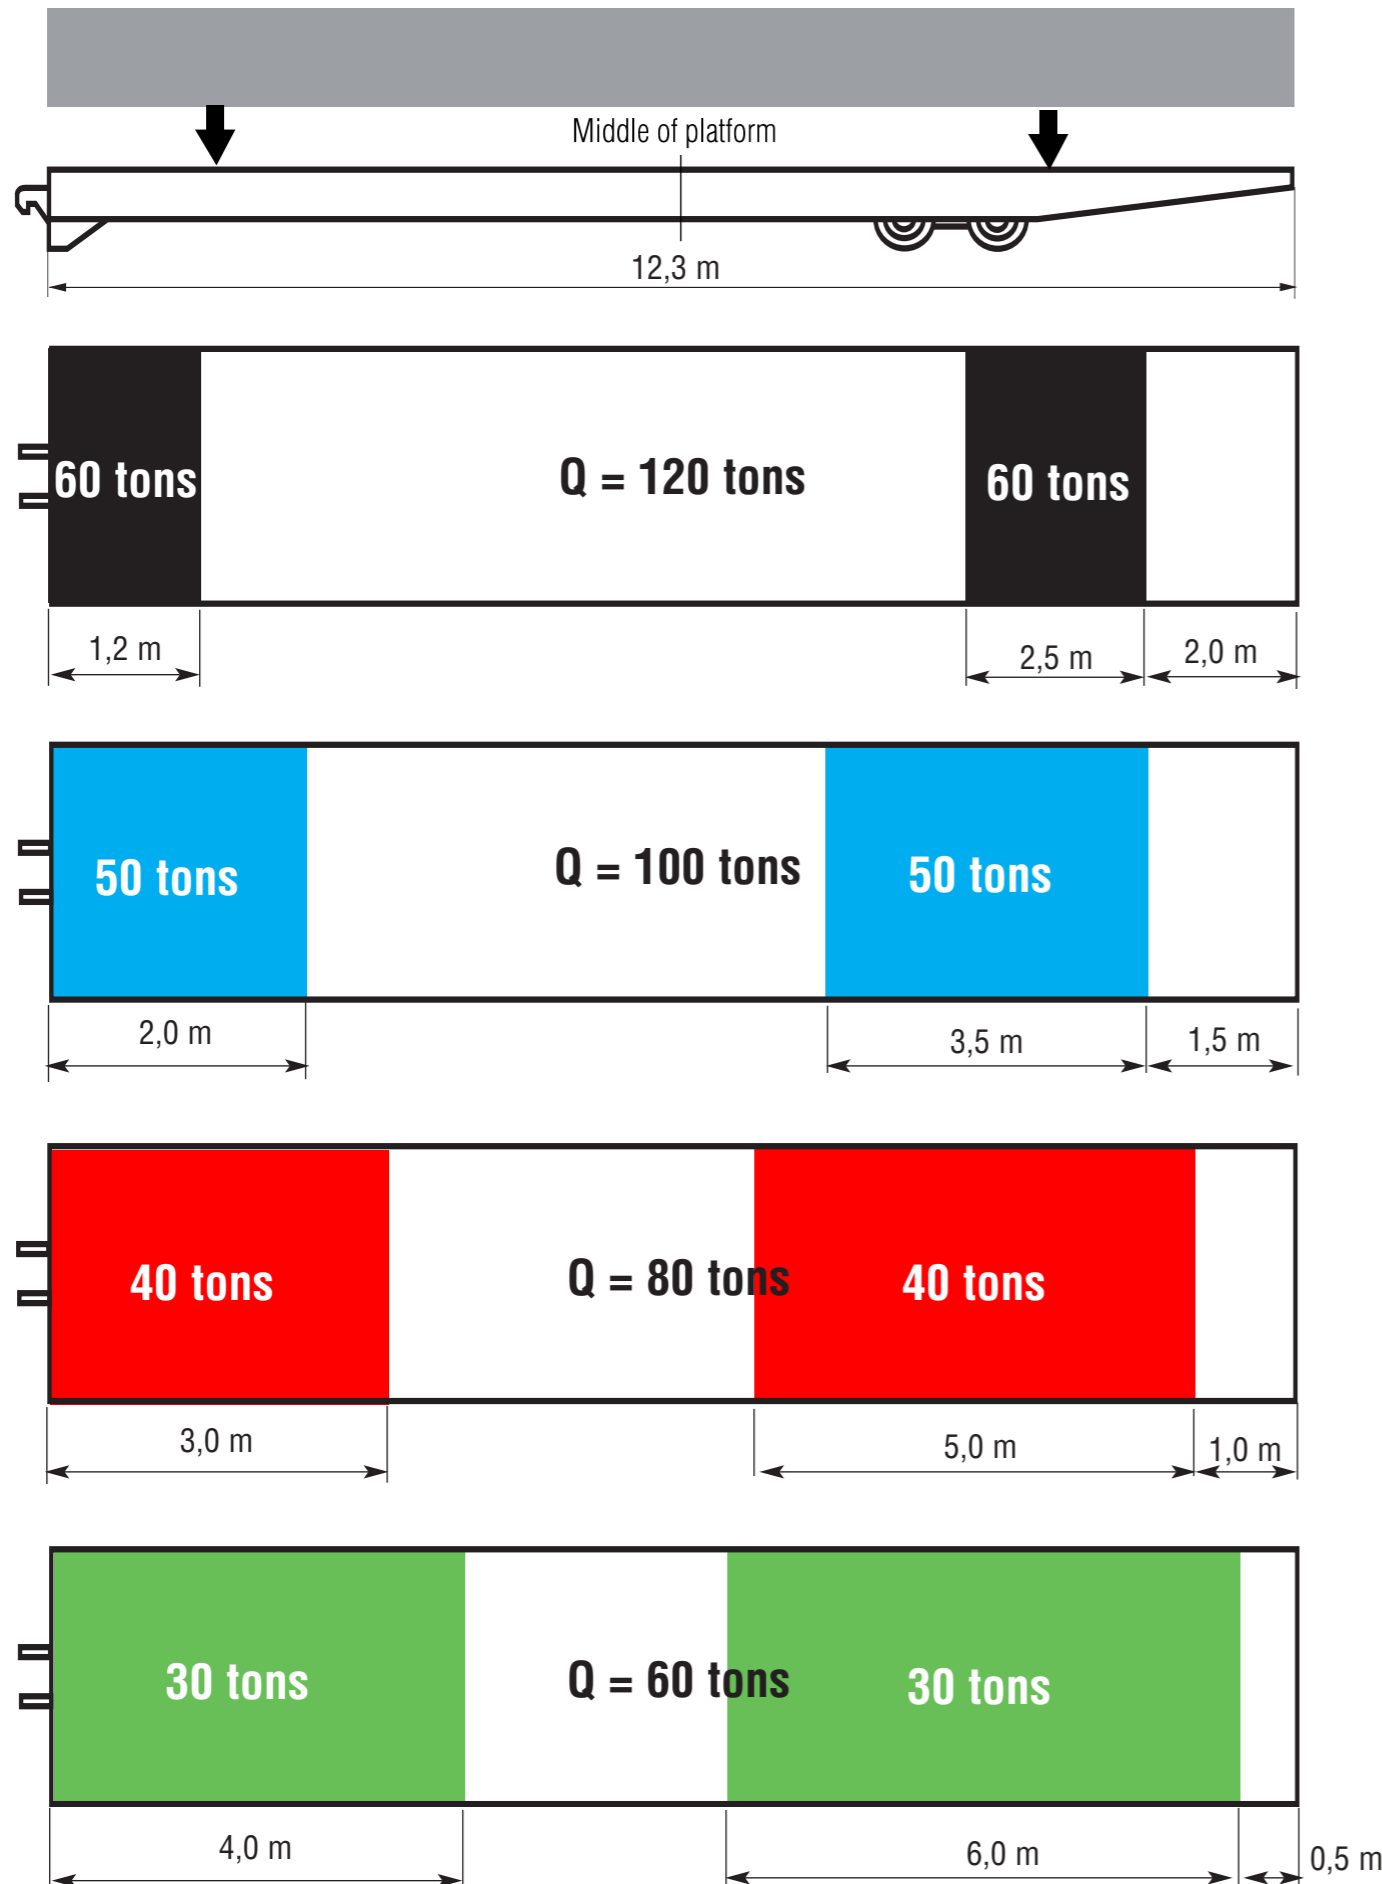

A 5362 Grimaldi · Rolltrailer 40' 120 tons · 2,6 m wide

owners reg. nos. ATLA 120101-7 to 120120-7

Point loads

Point loads must be put on the platform within the marked areas

Distributed loads

Load center of gravity

The center of gravity of the load must be within the respective marked areas

- Payload up to 120 to
- Payload up to 100 to
- Payload up to 80 to
- Payload up to 60 to