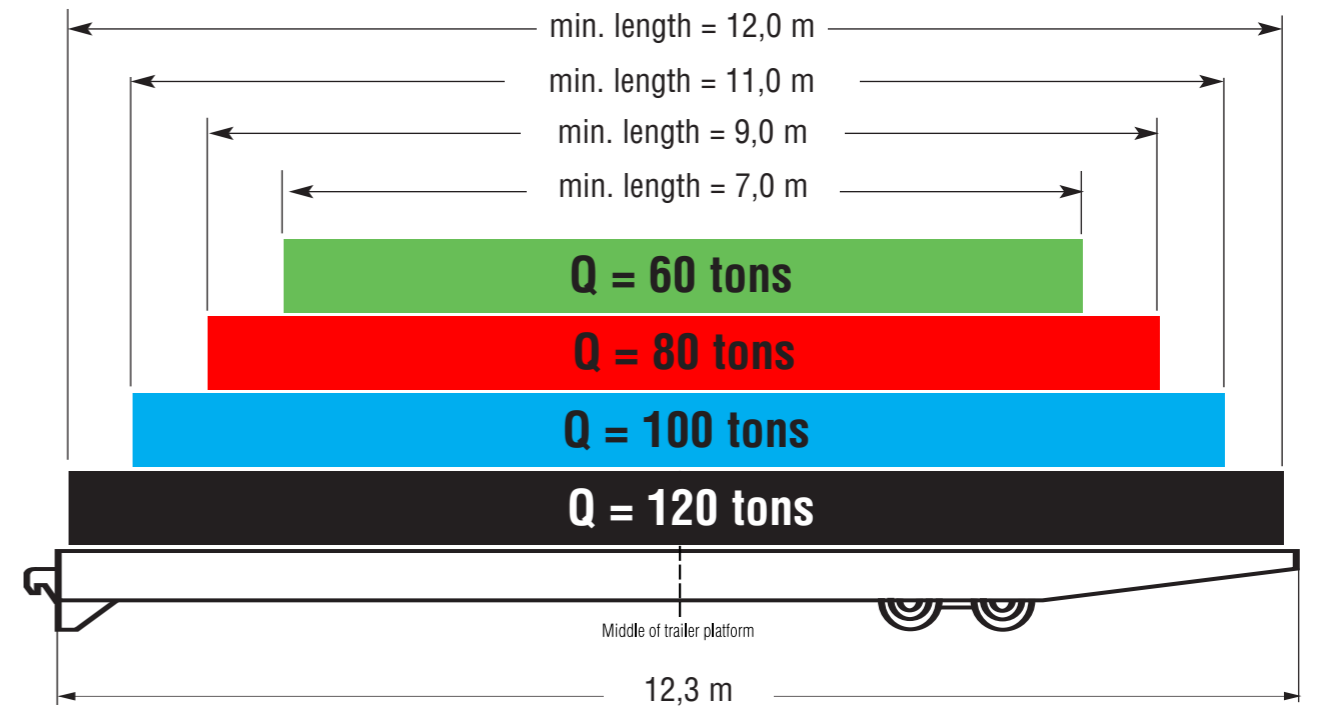

A 5362 Grimaldi · Rolltrailer 40' 120 tons · 2,6 m wide

owners reg. nos. ATLA 120101-7 to 120120-7

Point loads

Point loads must be put on the platform within the marked areas

Distributed loads

Load center of gravity

The center of gravity of the load must be within the respective marked areas

- Payload up to 120 to
- Payload up to 100 to
- Payload up to 80 to
- Payload up to 60 to