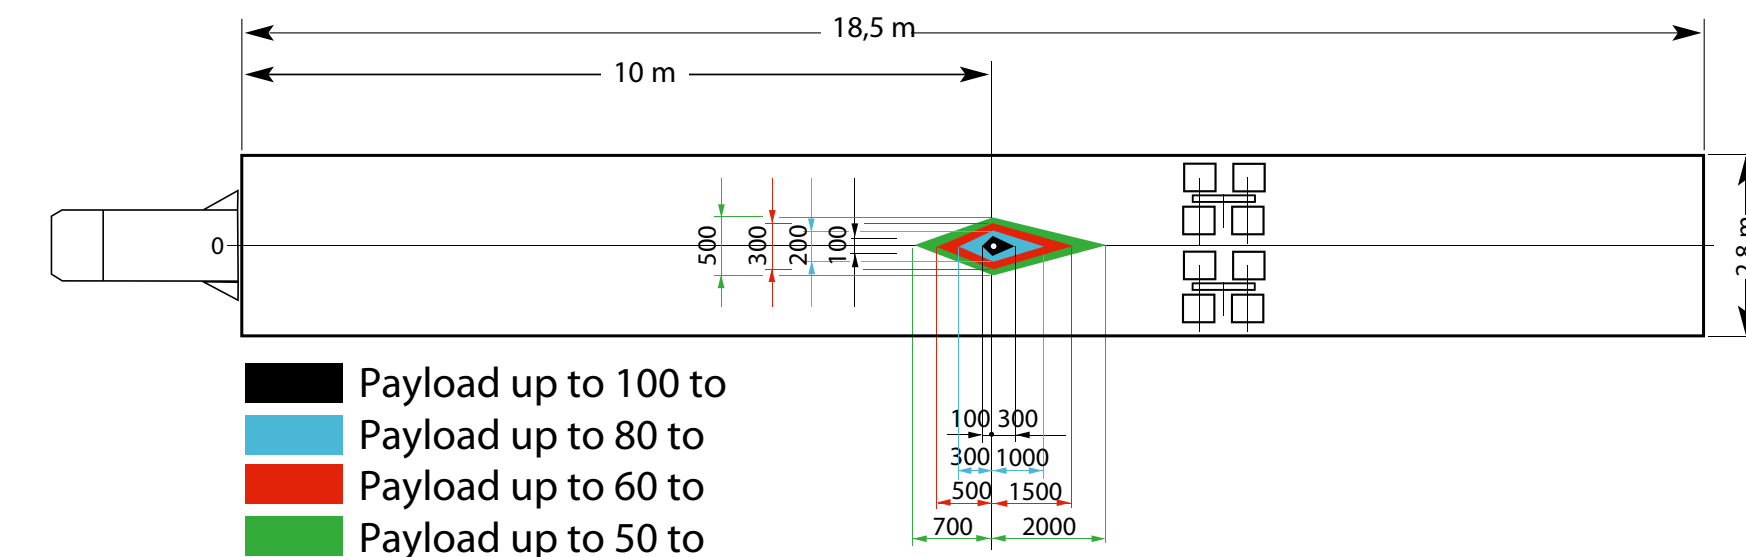

# A 5526-4 Grimaldi Rolltrailer 60 feet, 100 tons, 2,8m wide

owners reg. nos. ELIN 600037-0 to 600066-3  
ELEM 600067-7 to 600069-8

Point loads must be put on the platform within the marked areas

## Distributed loads

## Load center of gravity

Load center of gravity must be within the colored areas corresponding to the load

- Payload up to 100 to
- Payload up to 80 to
- Payload up to 60 to
- Payload up to 50 to

Aufkleber permanent mit UV-Schutzfolie, Format 540 x 320mm