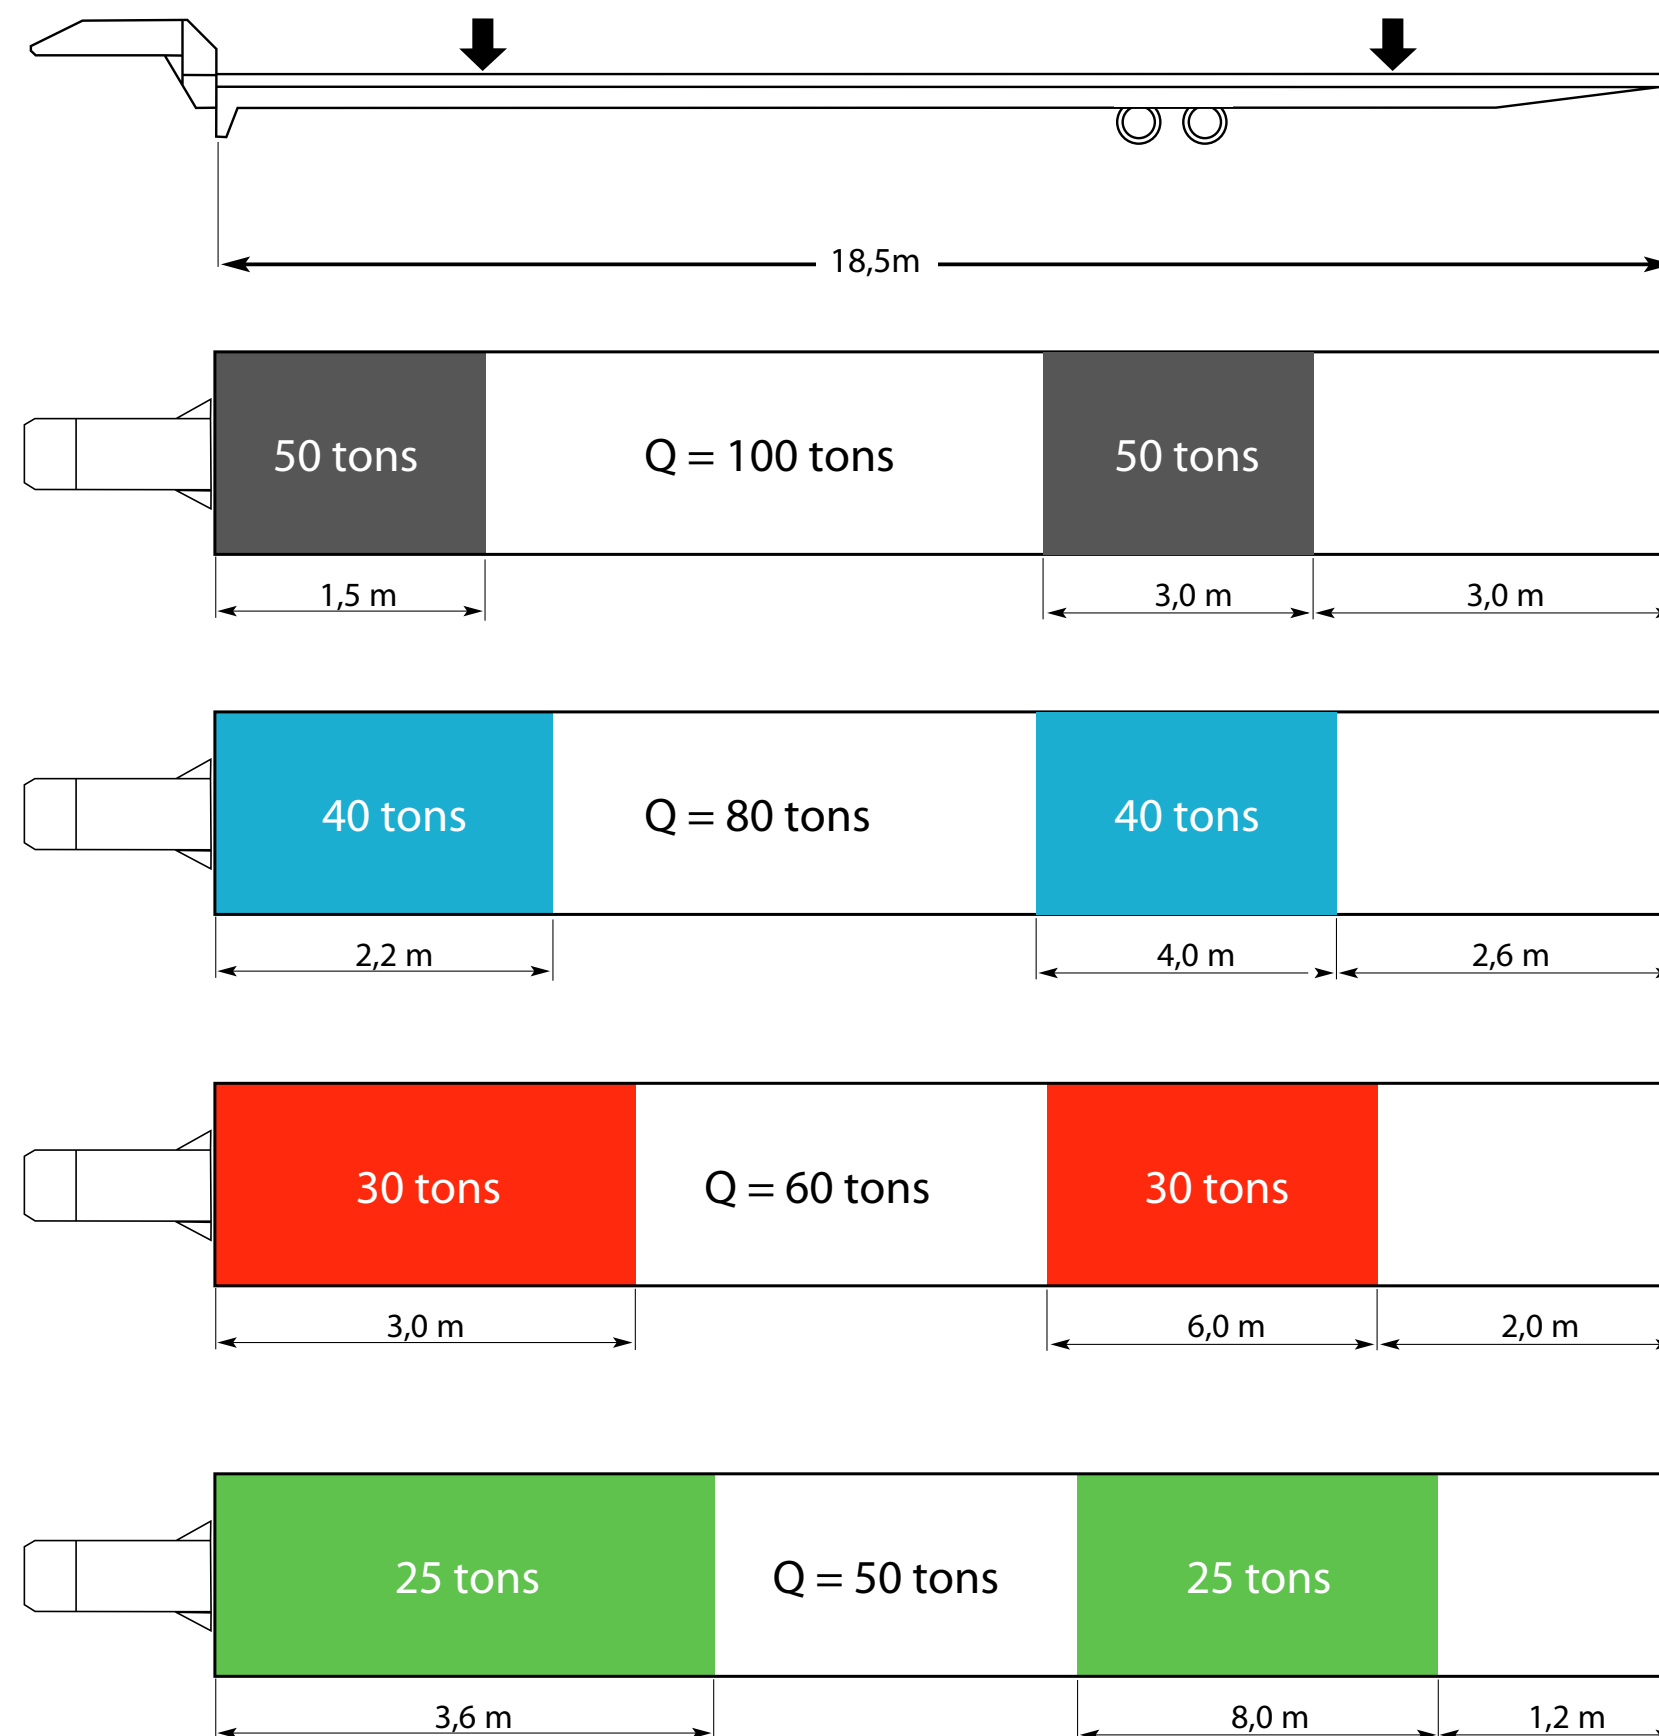

# A 5526-4 Grimaldi Rolltrailer 60 feet, 100 tons, 2,8m wide

owners reg. nos. ELIN 600037-0 to 600066-3  
ELEM 600067-7 to 600069-8

Point loads must be put on the platform within the marked areas

## Distributed loads

## Load center of gravity

Load center of gravity must be within the colored areas corresponding to the load

- Payload up to 100 to
- Payload up to 80 to
- Payload up to 60 to
- Payload up to 50 to

Aufkleber permanent mit UV-Schutzfolie, Format 540 x 320mm