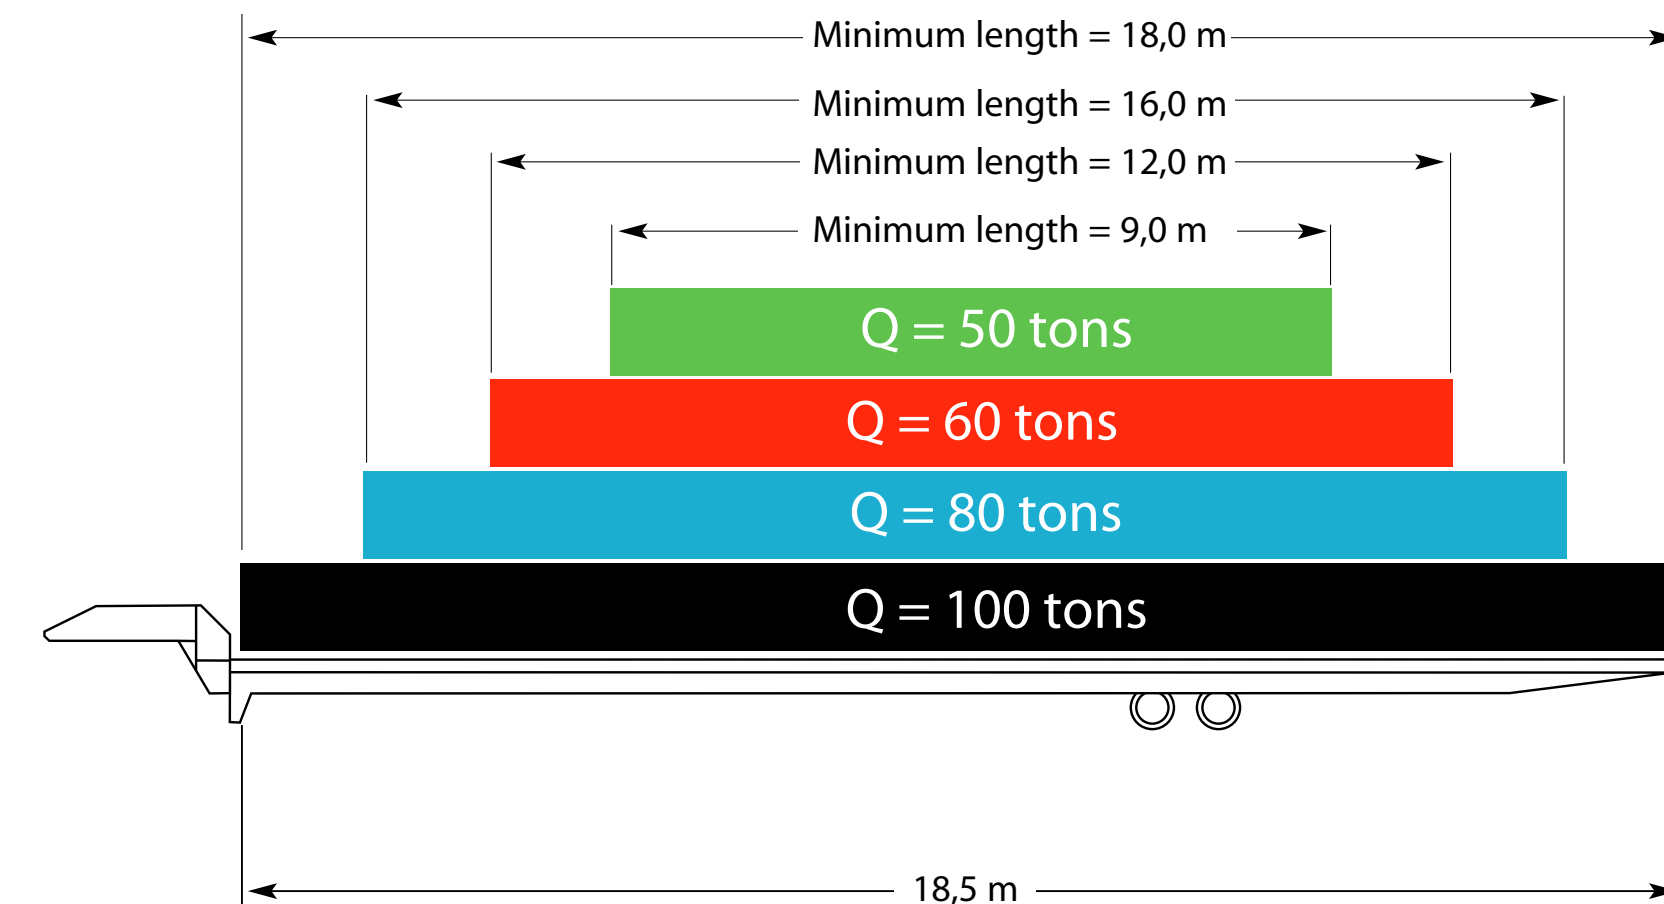

# A 5526-4 Grimaldi Rolltrailer 60 feet, 100 tons, 2,8m wide

owners reg. nos. ELIN 600037-0 to 600066-3  
ELEM 600067-7 to 600069-8

Point loads must be put on the platform within the marked areas

## Distributed loads

## Load center of gravity

Load center of gravity must be within the colored areas corresponding to the load

- Payload up to 100 to
- Payload up to 80 to
- Payload up to 60 to
- Payload up to 50 to

Aufkleber permanent mit UV-Schutzfolie, Format 540 x 320mm